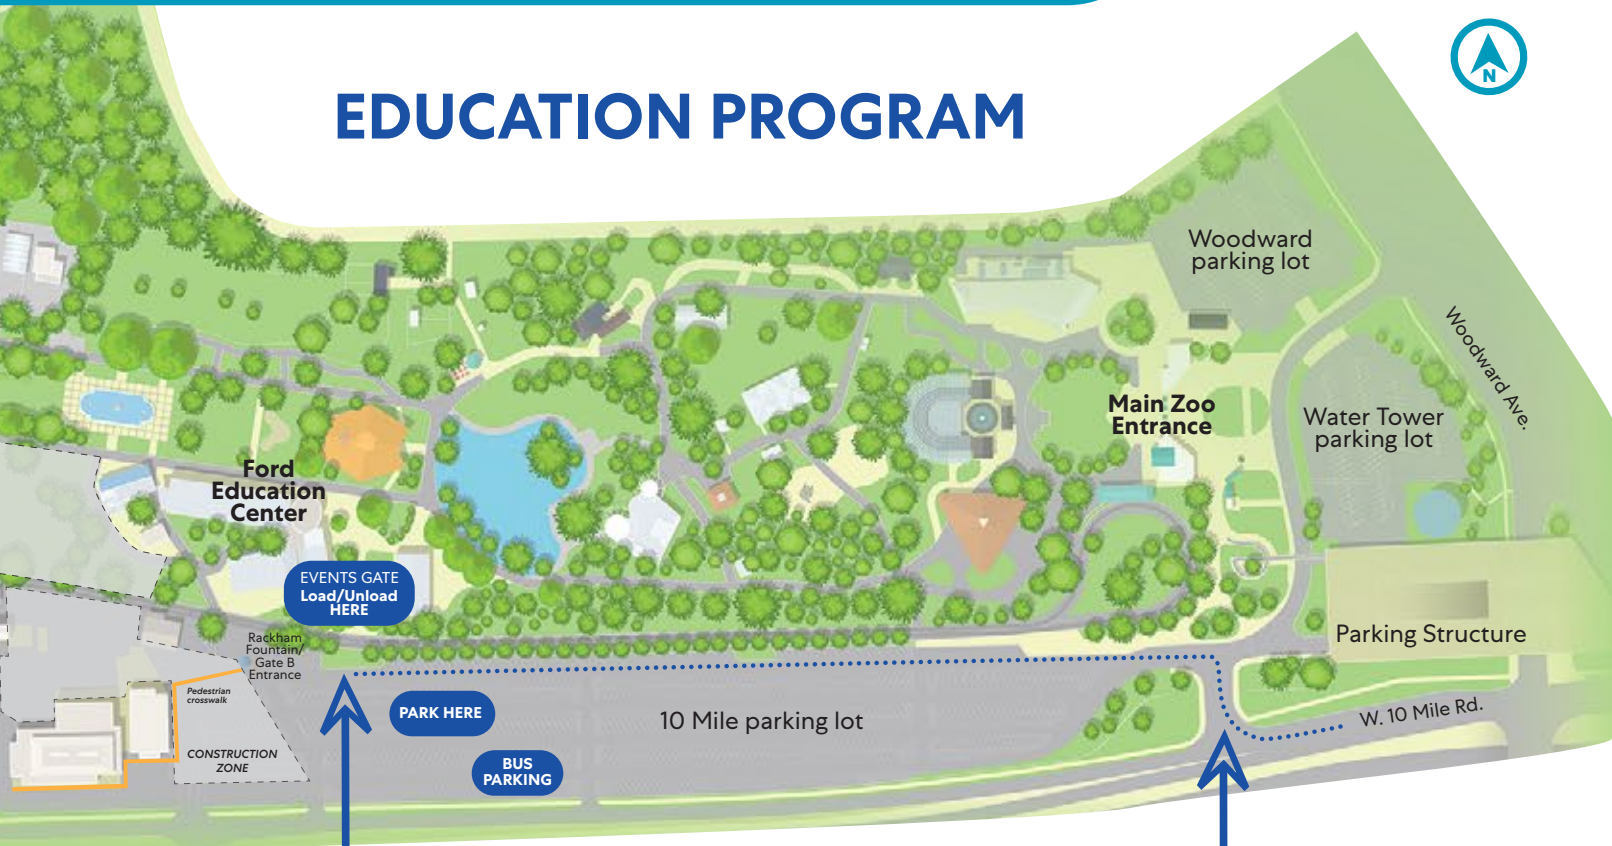

Detroit ZOO Entry Map

DZOO.ORG | (248) 541-5717 | 8450 W. 10 MILE RD. | ROYAL OAK, MI 48067

PARKING AND ENTRY

- Enter at 10 Mile Rd./Gate 1 entrance.
- Pull up to the Events Gate and unload and load here.
- An education staff member will meet your group at the Events Gate and help you to enter the Zoo.

FOR YOUR PROGRAM

- Please ensure you maintain your adult-to-student ratio of 1:10 throughout your visit.

10 Mile Road/Gate 1 entrance

1

Events Gate drop off/pickup

(located in the 10 Mile parking lot)

2

PARKING PASS

Display this sign in your driver side window when entering the Zoo for your program.
Leave this on the dashboard when you are parked in the Zoo.

DetroitZoo | Education

DetroitZoo | Education

PARKING PASS

Display this sign in your driver side window when entering the Zoo for your program.
Leave this on the dashboard when you are parked in the Zoo.