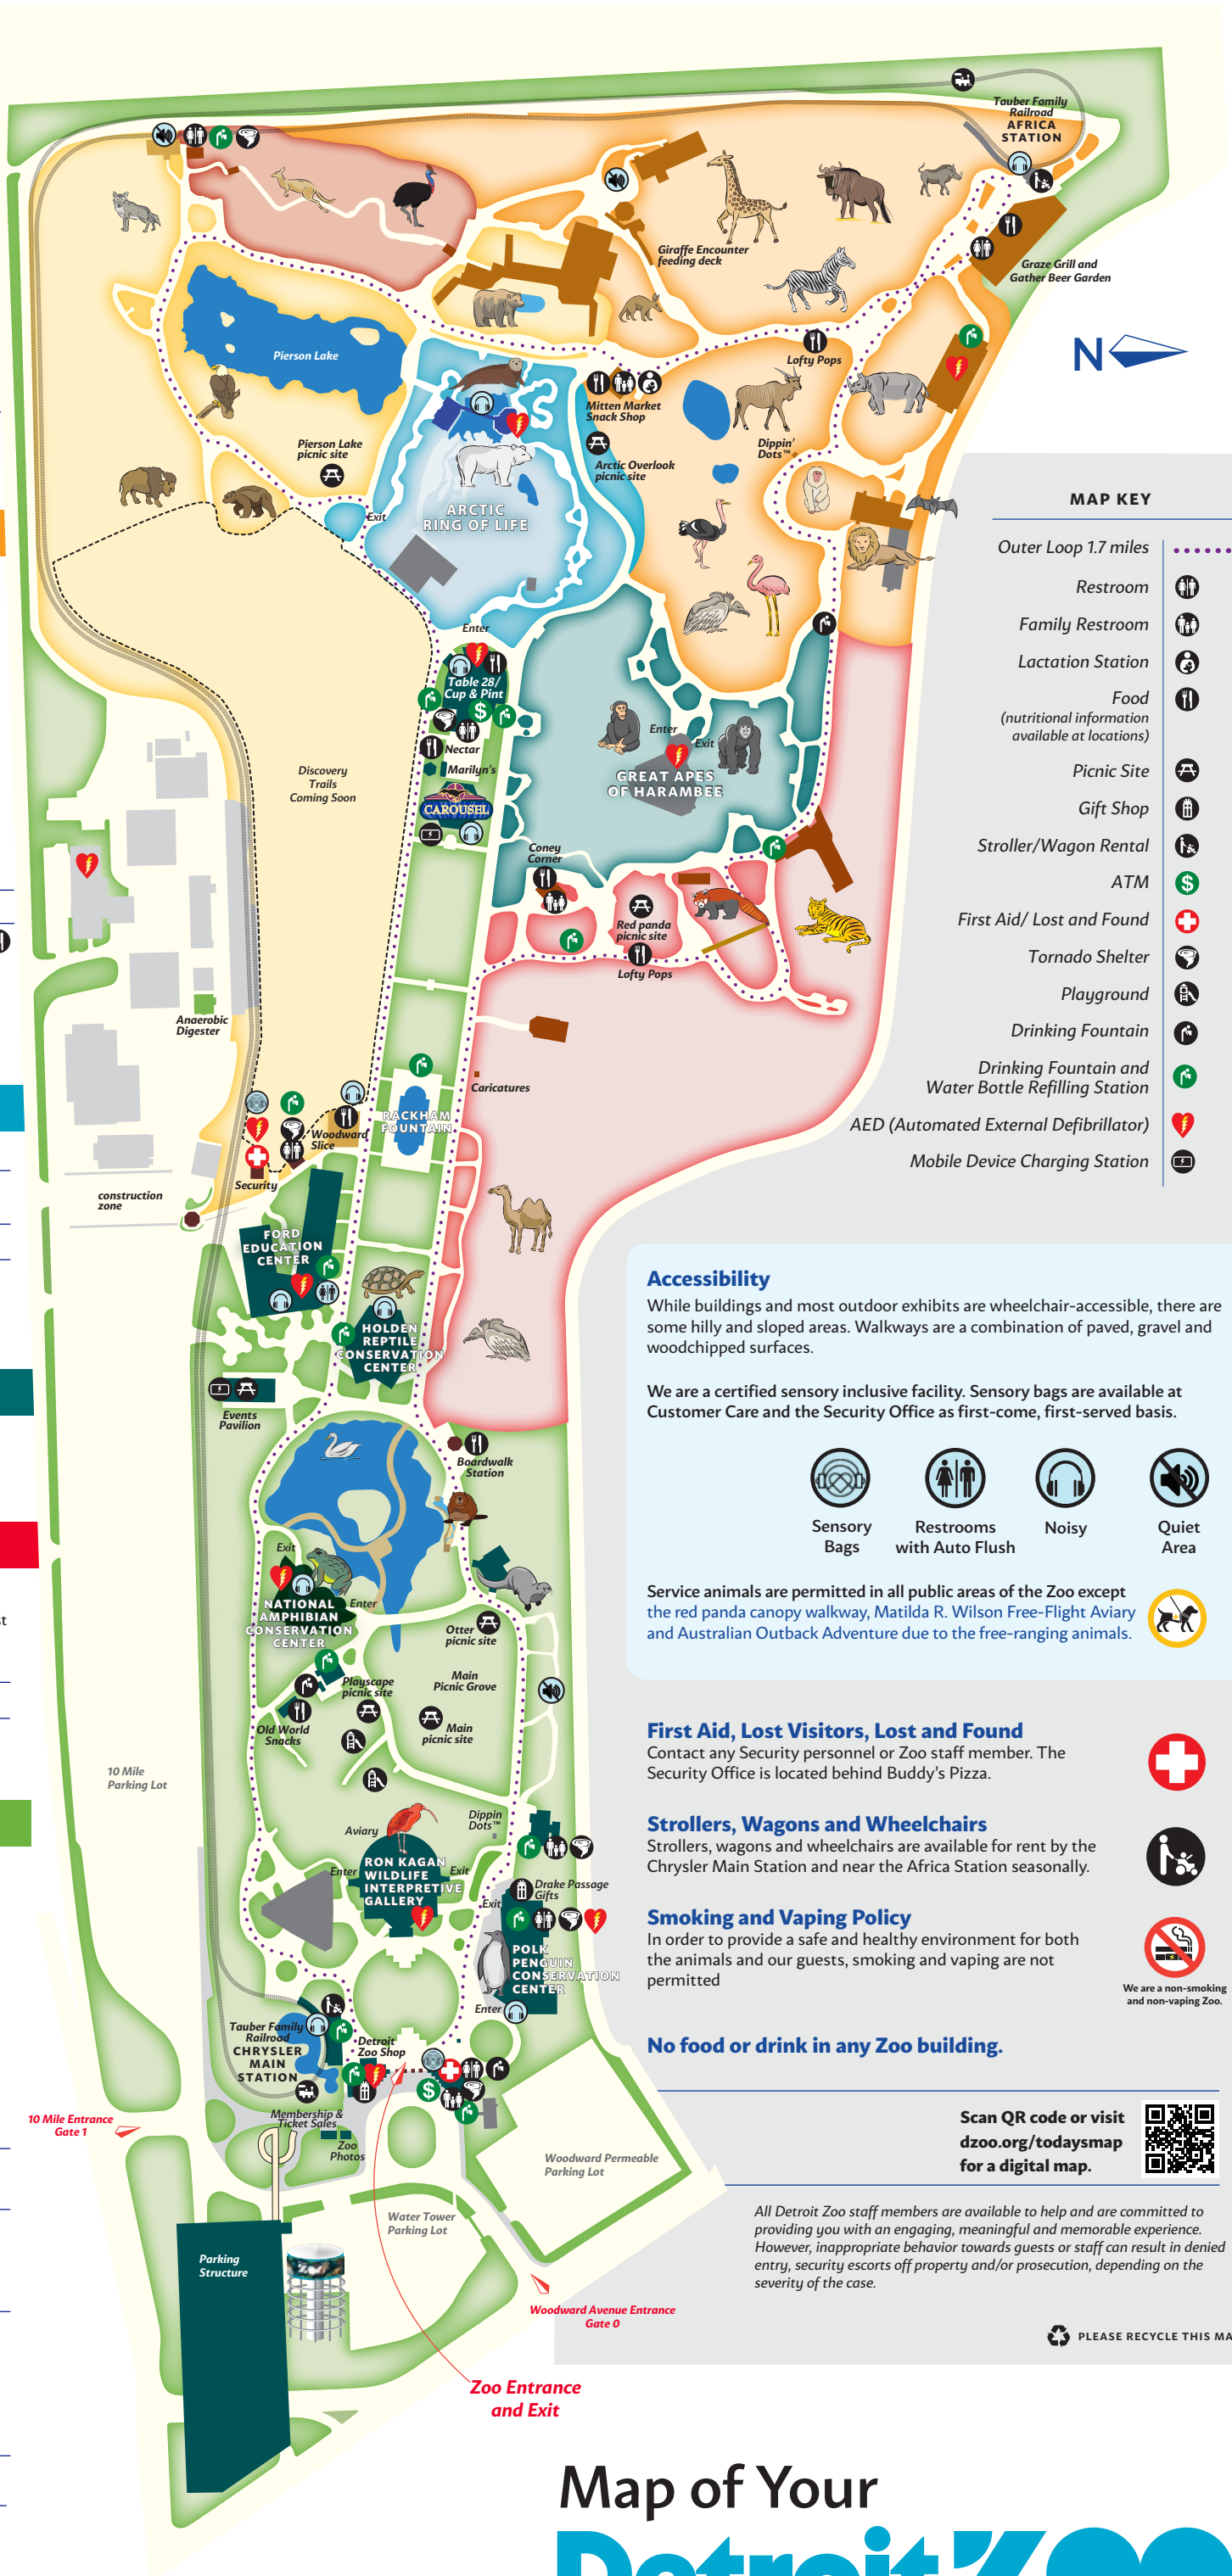

- Lactation Station
- Graze Grill and Gather Beer Garden (seasonal)
- Dippin' Dots™ (seasonal)
- Mitten Market Snack Shop (seasonal)
- Lofty Pops (seasonal)

### ASIAN FOREST

Camel  
Holtzman Wildlife Foundation Red Panda Forest  
Devereaux Tiger Forest  
African swamp monkey

- Red Panda picnic site
- Coney Corner (seasonal)
- Lofty Pops (seasonal)

- Korman Playventure (seasonal)
- Rissman Playventure (seasonal)
- Main picnic site
- Playscape picnic site
- Otter picnic site
- Events Pavilion
- Old World Snacks (seasonal)
- Boardwalk Station (seasonal)
- Dippin' Dots™ (seasonal)
- Nectar (seasonal)
- Marilyn's (seasonal)
- Table 28/Cup and Pint
- Detroit Zoo Shop
- Drake Passage Gifts
- Customer Care, First Aid, Lost & Found
- Sensory bags

#### MAP KEY

- Outer Loop 1.7 miles
- Restroom
- Family Restroom
- Lactation Station
- Food (nutritional information available at locations)
- Picnic Site
- Gift Shop
- Stroller/Wagon Rental
- ATM
- First Aid/ Lost and Found
- Tornado Shelter
- Playground
- Drinking Fountain
- Drinking Fountain and Water Bottle Refilling Station
- AED (Automated External Defibrillator)
- Mobile Device Charging Station