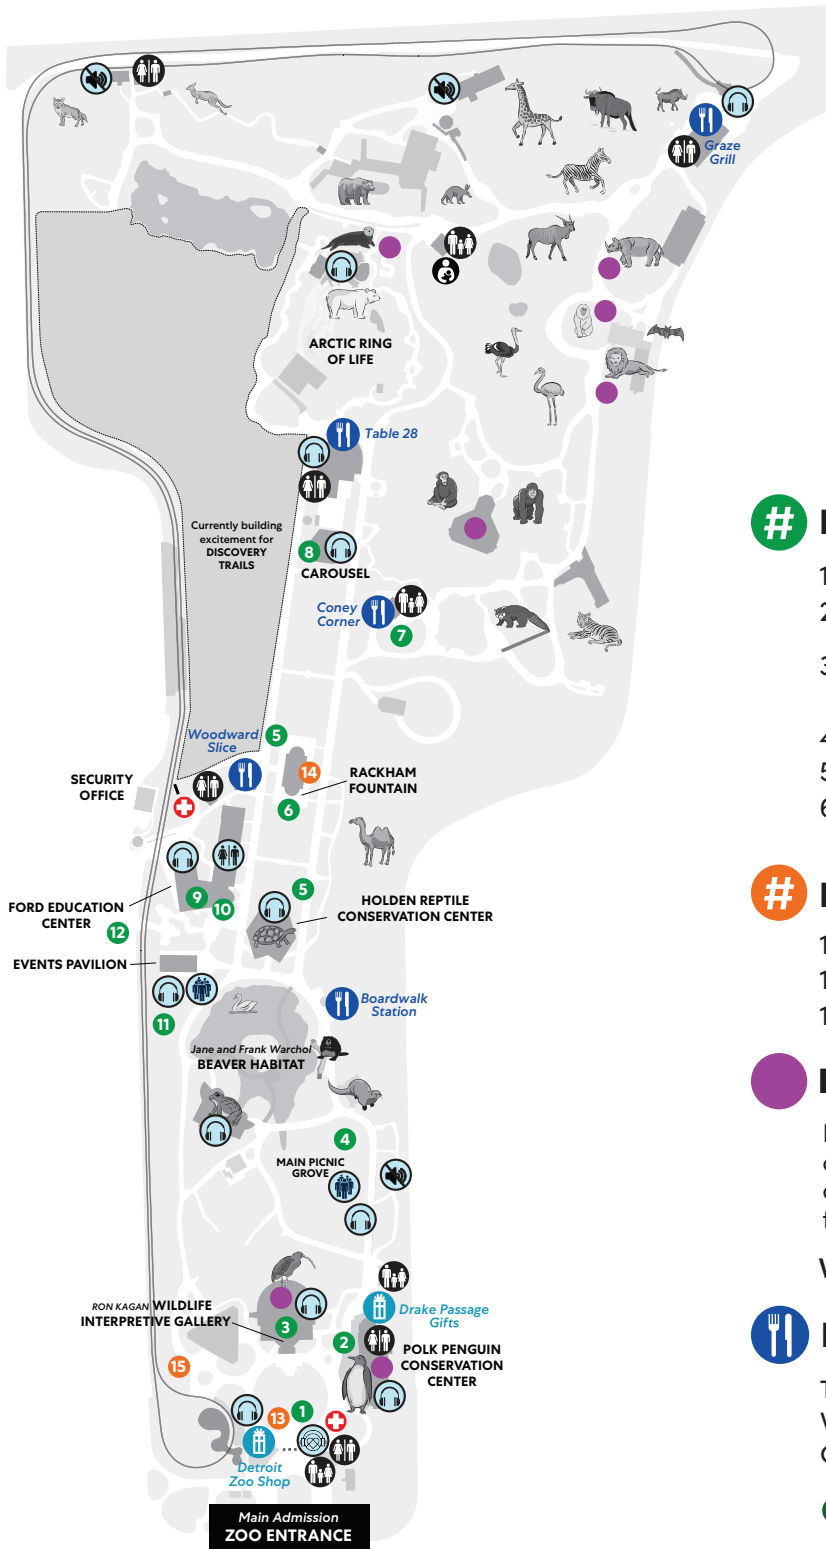

Greenfest

PRESENTED BY **Consumers Energy** Count on Us®

ENTERTAINMENT

1. Rain Barrel Raffle
2. Yard Games
Sponsored by Consumers Energy
3. Bird-friendly coffee samples
4. Green eats
5. Green Showcase
6. Mindfully Made Market
7. Arts & Scraps
8. Carousel rides*
9. 4D Theater shows*
10. Education Station
11. Drumline performances
12. Zoo Poo giveaway
Located in the 10 mile parking lot

* Available for an additional cost

PHOTO OPS

13. Giant Chalkboard
14. Rackham Fountain GIANT photo frame
15. Train station GIANT photo frame

DAILY ANIMAL ENGAGEMENT

From zookeeper chats to special animal care trainings to opportunities to see the animals eat their nutritious diets and more, we have a full schedule of engagements sure to educate, inspire and connect.

View the full schedule at dzoo.org/aesch.

FOOD AND BEVERAGE

Table 28 **V VG GF** Boardwalk Station **V GF**
 Woodward Slice **V VG GF** Graze Grill **V VG GF**
 Coney Corner **V GF**

V Vegan | **VG** Vegetarian | **GF** Gluten Free | **AB** Alcoholic beverages
Available for purchase

- Restrooms
- Family Restrooms
- Lactation Station

This is a non-smoking and non-vaping event.

- Gifts
- First Aid

- Disorienting Visuals
- Bright Lights
- Restrooms with Auto Flush
- Noisy
- Quiet Area
- Large Crowds